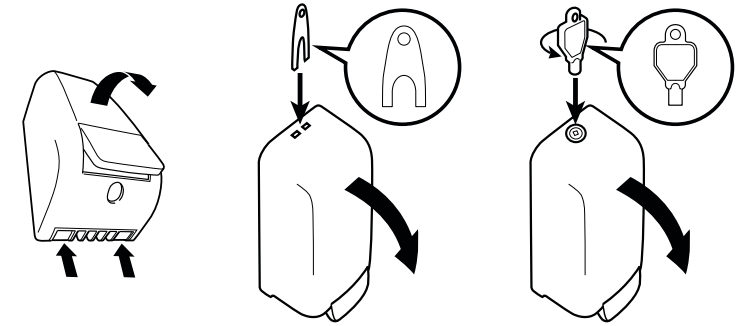

MANUAL LIQUID SOAP DISPENSER

Installation Instructions

*may not be included in certain models

Recommended Installation Height

Open Dispenser

Installation with Screws

Installation with Adhesive Backing (no screws)

Install Cartridge