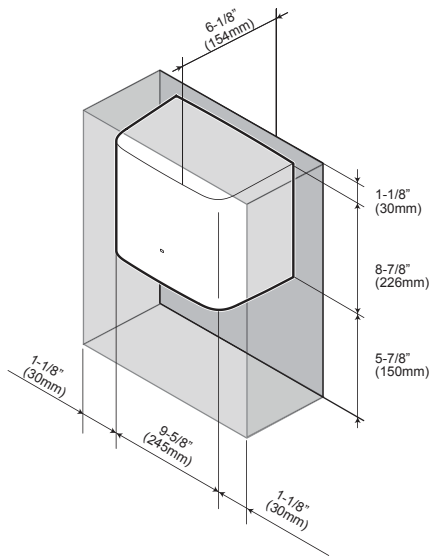

HDR130#SV

Clean Dry™ High Speed Hand Dryer

SPECIFICATIONS

- Warranty One Year Warranty
- Power Connection Hardwired
- Power Rating 120V AC, 3.3Amps, 60 Hz, 390 W
- Power Saving Function Automatically turns OFF when hands are removed or after 30 seconds of use
- Air Speed 221 mph
- Unit Size 9-5/8" x 6-1/8" x 9"
  (245mm x 154mm x 230mm)
- Unit Weight 8.2 lb (3.7 kg)
- Operating Temperature 32F°-113F° (0C°-45C°)
- Shipping Size 11-3/8" x 11-3/8" x 7-1/2"
  (290mm x 289mm x 190mm)
- Shipping Weight 10.6lb (4.8kg)

These dimensions and specifications are subject to change without notice.

INSTALLATION NOTES

Check local code requirements for additional mounting height details.

ROUGH-IN

Recommended mounting bracket heights from floor are as follow
For general users: 49-3/4" (1265mm)
For users in wheel chairs: 42-3/8" (1077mm)
For children: 40" (1015mm)