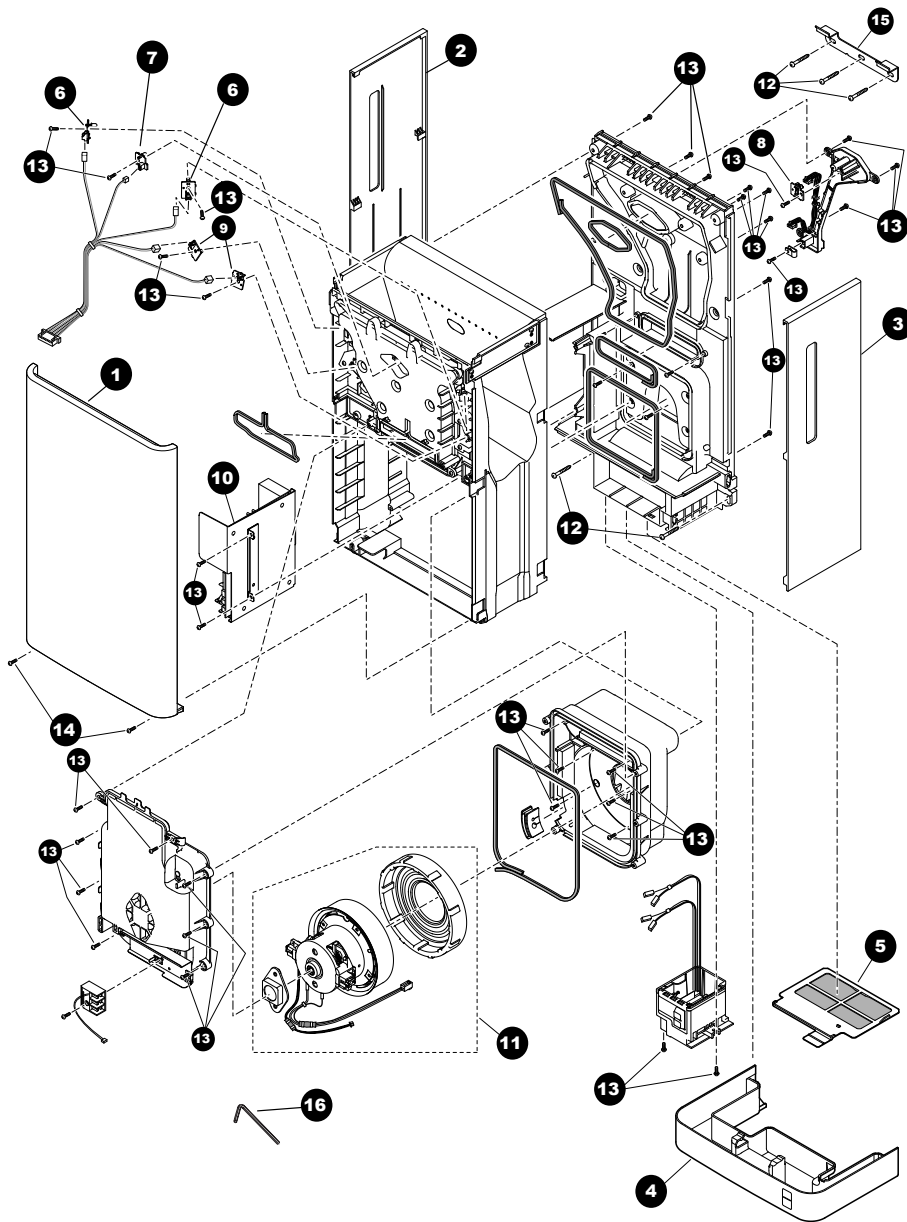

Sensor Activated Clean Dry™ Hand Dryer

Item	Part	Description
1	THP3023WH	Front Cover
2	THP3024WH	Side Cover (left)
3	THP3025WH	Side Cover (right)
4	THP3026	Water Tray
5	THP3027	Filter
6	THP3028	Luminescent Sensor (left & right)
7	THP3029	Luminescent Sensor (center)
8	THP3030	Light Receiving Sensor

Item	Part	Description
9	THP3031	LED
10	THP3032	Controller Assy.
11	THP3033	Fan Motor Assy.
12	THP3034	Attaching Screw (1 ea.)
13	THP3035	Truss Head Tapping Screw (1 ea.)
14	THP3036	Special Tapping Screw (1 ea.)
15	THP3037	Base Plate
16	THP3052	Special Hex Wrench (Star/Pin)