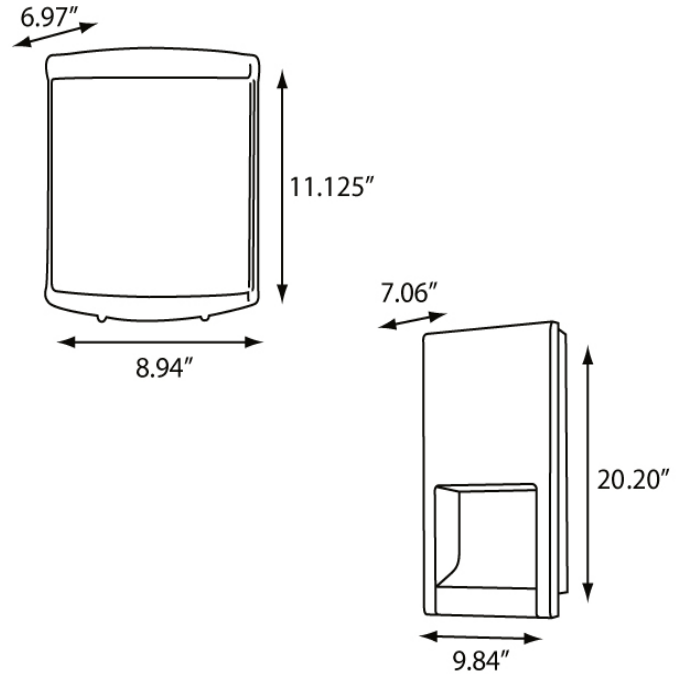

MOUNTING HEIGHTS

from bottom of dryer to the finished floor

Men	50"
Women	47"
Children (4-7)	35"
Children (8-10)	39"
Children (11-13)	43"
Children (14-16)	47"
Disabled	40"

DIMENSIONS & WEIGHT

HD0950 & HD0951

Width:	8.94"
Height:	11.125"
Depth:	6.97"
Weight:	12.1 lbs

HD0955

Width:	9.84"
Height:	20.20"
Depth:	7.06"
Weight:	20.7 lbs