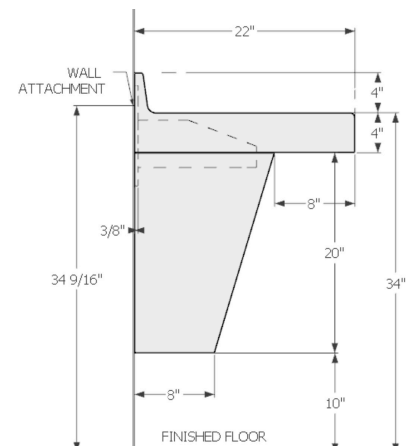

## TECHNICAL INFORMATION

- Single bowl configuration
- Wall Mount Installation
  - Optimal: Basin alone can be used on cabinetry
- 22" D x 25" W x 28" H with 4" molded
- Bowl area:
  - Width: 12-1/4"
  - Length: 21"
  - Depth: 5"