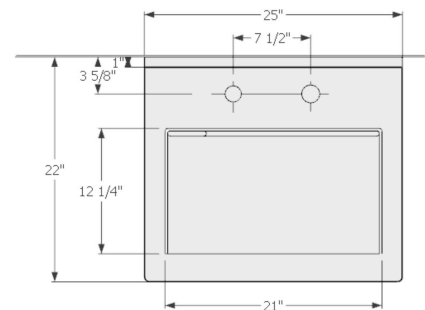

## TECHNICAL INFORMATION

- Single bowl configuration
- Wall Mount Installation
  - Optimal: Basin alone can be used on cabinetry
- 22" D x 25" W x 28" H with 4" molded
- Bowl area:
  - Width: 12-1/4"
  - Length: 21"
  - Depth: 5"