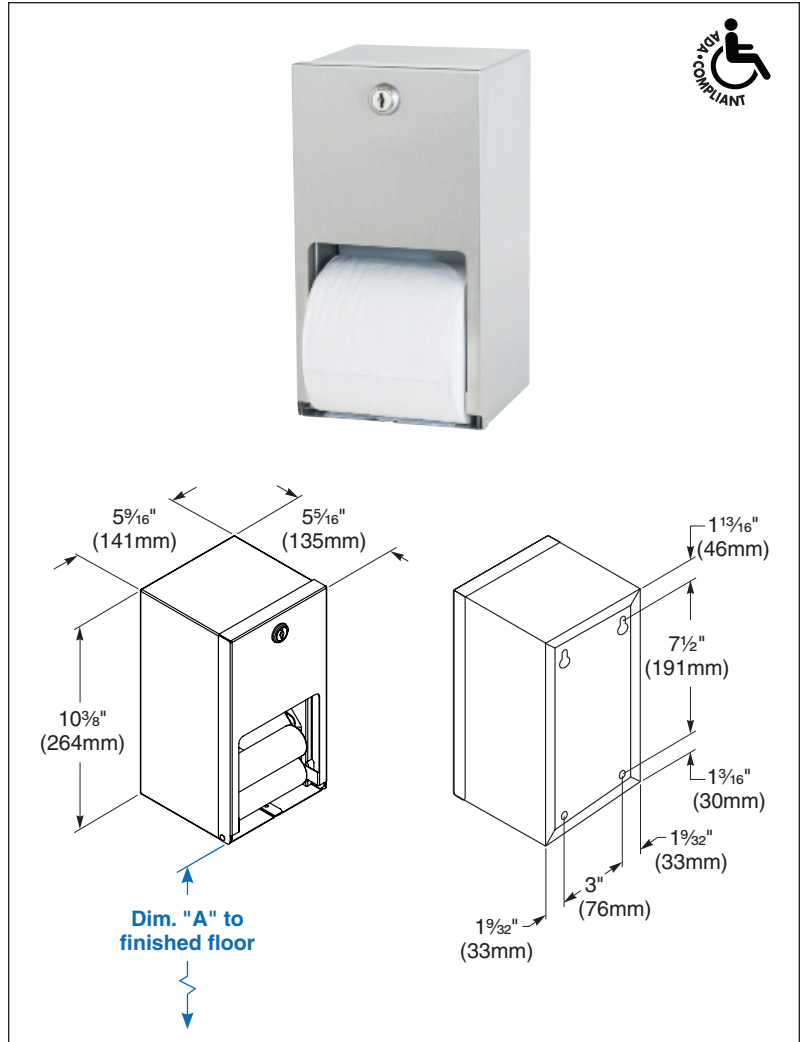

Model 5402 — Bradex®

Dual Roll

Product Materials

CABINET: 22 gauge stainless steel with exposed surfaces in architectural satin finish. Welded construction with burr-free edges.

SERVICE DOOR: 22 gauge stainless steel with exposed surfaces in architectural satin finish and tumbler lock keyed like other Bradley units. Hinged at bottom.

SPINDLES: molded polyethylene.

Capacity

Two standard core toilet tissue rolls through 5" in diameter.

Operation

Cabinet holds two rolls of 4½" x 5" standard core toilet tissue, one above the other. When first roll is used up, fresh roll automatically drops down for use. Unique retaining mechanism prevents use of spare roll until first roll is completely used. Spindles non-removable by user. Hinged door permits access to storage compartment for servicing of unit.

Guide Specification

Surface-mounted dual roll toilet tissue dispenser shall be heavy gauge satin finish stainless steel and hold two standard core toilet tissue rolls.

Overall dimensions: 5½"W x 10⅜"H x 5½"D.

Page 1 of 1 1/19/2011
 This information is subject to change without notice.
 Bradley_TPDispenser_5402

Dim. "A" Key Surface:	For Dim. "A"	Top of Unit	Bottom of Unit
Bottom of toilet paper opening to finished floor	20" (508mm)	30¼" (768mm)	19⅞" (505mm)
	19" (483mm)	29¼" (743mm)	18⅞" (479mm)
	18" (457mm)	28¼" (718mm)	17⅞" (454mm)
	17" (432mm)	27¼" (692mm)	16⅞" (429mm)
	16" (406mm)	26¼" (667mm)	15⅞" (403mm)
	15" (381mm)	25¼" (641mm)	14⅞" (378mm)