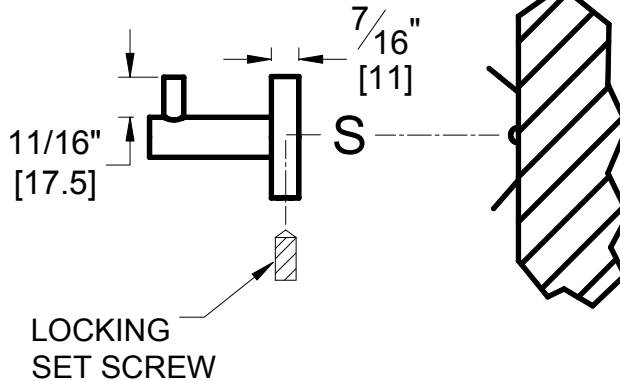

WALL BRACKET

**NOTE:**  
 DIM'S  
 INCH [MM]

LOCKING  
 SET SCREW

**SPECIFICATION**

Omara Collection Single Robe Hook shall be type 304 stainless steel alloy 18-8. Wall flange shall lock to wall bracket with stainless steel M5 hex socket set screw concealed on bottom perimeter of flange. Post shall be 22 gauge tubing with formed 18 gauge threaded bracket welded inside end. Hook shall be solid pin. Flange shall be 1/16" (1.5) thick with 3/32" (2.3) thick sides and heavy reinforcement ribs. Post shall be bolted to flange with concealed and locked M6 (Ø1/4") screw. All exposed surfaces shall have satin finish. Wall bracket shall be 18 gauge with embossed ribs for added strength and shall have two (2) mounting slots to accommodate M4 pan head screws (provided) and allow slight installation alignment adjustment. Hex L-key (M2.5) is provided to lock set screw to secure unit to wall bracket.

**Single Robe Hook shall be Model № 7308 of American Specialties, Inc., 441 Saw Mill River Road, Yonkers, New York 10701-4913**

**INSTALLATION**

Surface mount unit to door back or finished wall with two (2) M4 x 39 (№ 6 x 1-1/2") pan head self-tapping screws (provided) through holes provided in wall bracket into plastic wall anchors (provided) or other suitably prepared mountings (by others) or other suitable mounting hardware (by others) to suit door or wall conditions. Clip flange onto wall bracket and tighten setscrew to lock it in place. For compliance with 2010 ADA Accessibility Standards install unit with top of hook 48" (1219) maximum above finished floor (MAX AFF) if clear floor reach is provided. For general utility install hook with centerline of mounting plate 68" (1727) AFF.