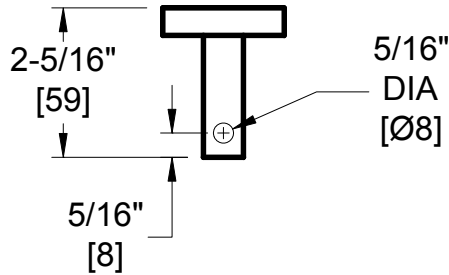

WALL BRACKET

**NOTE:**  
 DIM'S  
 INCH [MM]

LOCKING  
 SET SCREW

**SPECIFICATION**

Omara Collection Single Robe Hook shall be type 304 stainless steel alloy 18-8. Wall flange shall lock to wall bracket with stainless steel M5 hex socket set screw concealed on bottom perimeter of flange. Post shall be 22 gauge tubing with formed 18 gauge threaded bracket welded inside end. Hook shall be solid pin. Flange shall be 1/16" (1.5) thick with 3/32" (2.3) thick sides and heavy reinforcement ribs. Post shall be bolted to flange with concealed and locked M6 (Ø1/4") screw. All exposed surfaces shall have satin finish. Wall bracket shall be 18 gauge with embossed ribs for added strength and shall have two (2) mounting slots to accommodate M4 pan head screws (provided) and allow slight installation alignment adjustment. Hex L-key (M2.5) is provided to lock set screw to secure unit to wall bracket.

**Single Robe Hook shall be Model № 7308 of American Specialties, Inc., 441 Saw Mill River Road, Yonkers, New York 10701-4913**

**INSTALLATION**

Surface mount unit to door back or finished wall with two (2) M4 x 39 (№ 6 x 1-1/2") pan head self-tapping screws (provided) through holes provided in wall bracket into plastic wall anchors (provided) or other suitably prepared mountings (by others) or other suitable mounting hardware (by others) to suit door or wall conditions. Clip flange onto wall bracket and tighten setscrew to lock it in place. For compliance with 2010 ADA Accessibility Standards install unit with top of hook 48" (1219) maximum above finished floor (MAX AFF) if clear floor reach is provided. For general utility install hook with centerline of mounting plate 68" (1727) AFF.