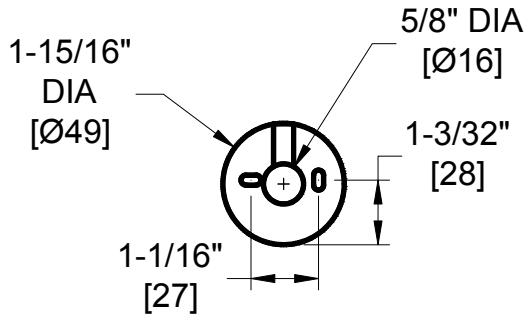

WALL BRACKET

**NOTE:**  
 DIM'S  
 INCH [MM]

LOCKING  
 SET SCREW

**SPECIFICATION**

Omara Collection Single Robe Hook shall be type 304 stainless steel alloy 18-8. Wall flange shall lock to wall bracket with stainless steel M5 hex socket set screw concealed on bottom perimeter of flange. Post shall be 22 gauge tubing with formed 18 gauge threaded bracket welded inside end. Hook shall be solid pin. Flange shall be 1/16" (1.5) thick with 3/32" (2.3) thick sides and heavy reinforcement ribs. Post shall be bolted to flange with concealed and locked M6 (Ø1/4") screw. All exposed surfaces shall have satin finish. Wall bracket shall be 18 gauge with embossed ribs for added strength and shall have two (2) mounting slots to accommodate M4 pan head screws (provided) and allow slight installation alignment adjustment. Hex L-key (M2.5) is provided to lock set screw to secure unit to wall bracket.

**Single Robe Hook shall be Model № 7308 of American Specialties, Inc., 441 Saw Mill River Road, Yonkers, New York 10701-4913**

**INSTALLATION**

Surface mount unit to door back or finished wall with two (2) M4 x 39 (№ 6 x 1-1/2") pan head self-tapping screws (provided) through holes provided in wall bracket into plastic wall anchors (provided) or other suitably prepared mountings (by others) or other suitable mounting hardware (by others) to suit door or wall conditions. Clip flange onto wall bracket and tighten setscrew to lock it in place. For compliance with 2010 ADA Accessibility Standards install unit with top of hook 48" (1219) maximum above finished floor (MAX AFF) if clear floor reach is provided. For general utility install hook with centerline of mounting plate 68" (1727) AFF.