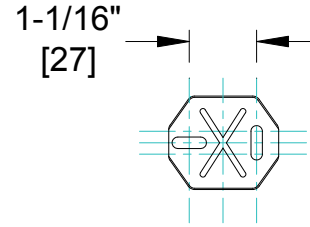

WALL BRACKET

**NOTE:**  
 DIM'S  
 INCH [MM]

LOCKING  
 SET SCREW

**SPECIFICATION**

Omara Collection Single Robe Hook shall be type 304 stainless steel alloy 18-8. Wall flange shall lock to wall bracket with stainless steel M5 hex socket set screw concealed on bottom perimeter of flange. Post shall be 22 gauge tubing with formed 18 gauge threaded bracket welded inside end. Hook shall be solid pin. Flange shall be 1/16" (1.5) thick with 3/32" (2.3) thick sides and heavy reinforcement ribs. Post shall be bolted to flange with concealed and locked M6 (Ø1/4") screw. All exposed surfaces shall have satin finish. Wall bracket shall be 18 gauge with embossed ribs for added strength and shall have two (2) mounting slots to accommodate M4 pan head screws (provided) and allow slight installation alignment adjustment. Hex L-key (M2.5) is provided to lock set screw to secure unit to wall bracket.

**Single Robe Hook shall be Model № 7308 of American Specialties, Inc., 441 Saw Mill River Road, Yonkers, New York 10701-4913**

**INSTALLATION**

Surface mount unit to door back or finished wall with two (2) M4 x 39 (№ 6 x 1-1/2") pan head self-tapping screws (provided) through holes provided in wall bracket into plastic wall anchors (provided) or other suitably prepared mountings (by others) or other suitable mounting hardware (by others) to suit door or wall conditions. Clip flange onto wall bracket and tighten setscrew to lock it in place. For compliance with 2010 ADA Accessibility Standards install unit with top of hook 48" (1219) maximum above finished floor (MAX AFF) if clear floor reach is provided. For general utility install hook with centerline of mounting plate 68" (1727) AFF.